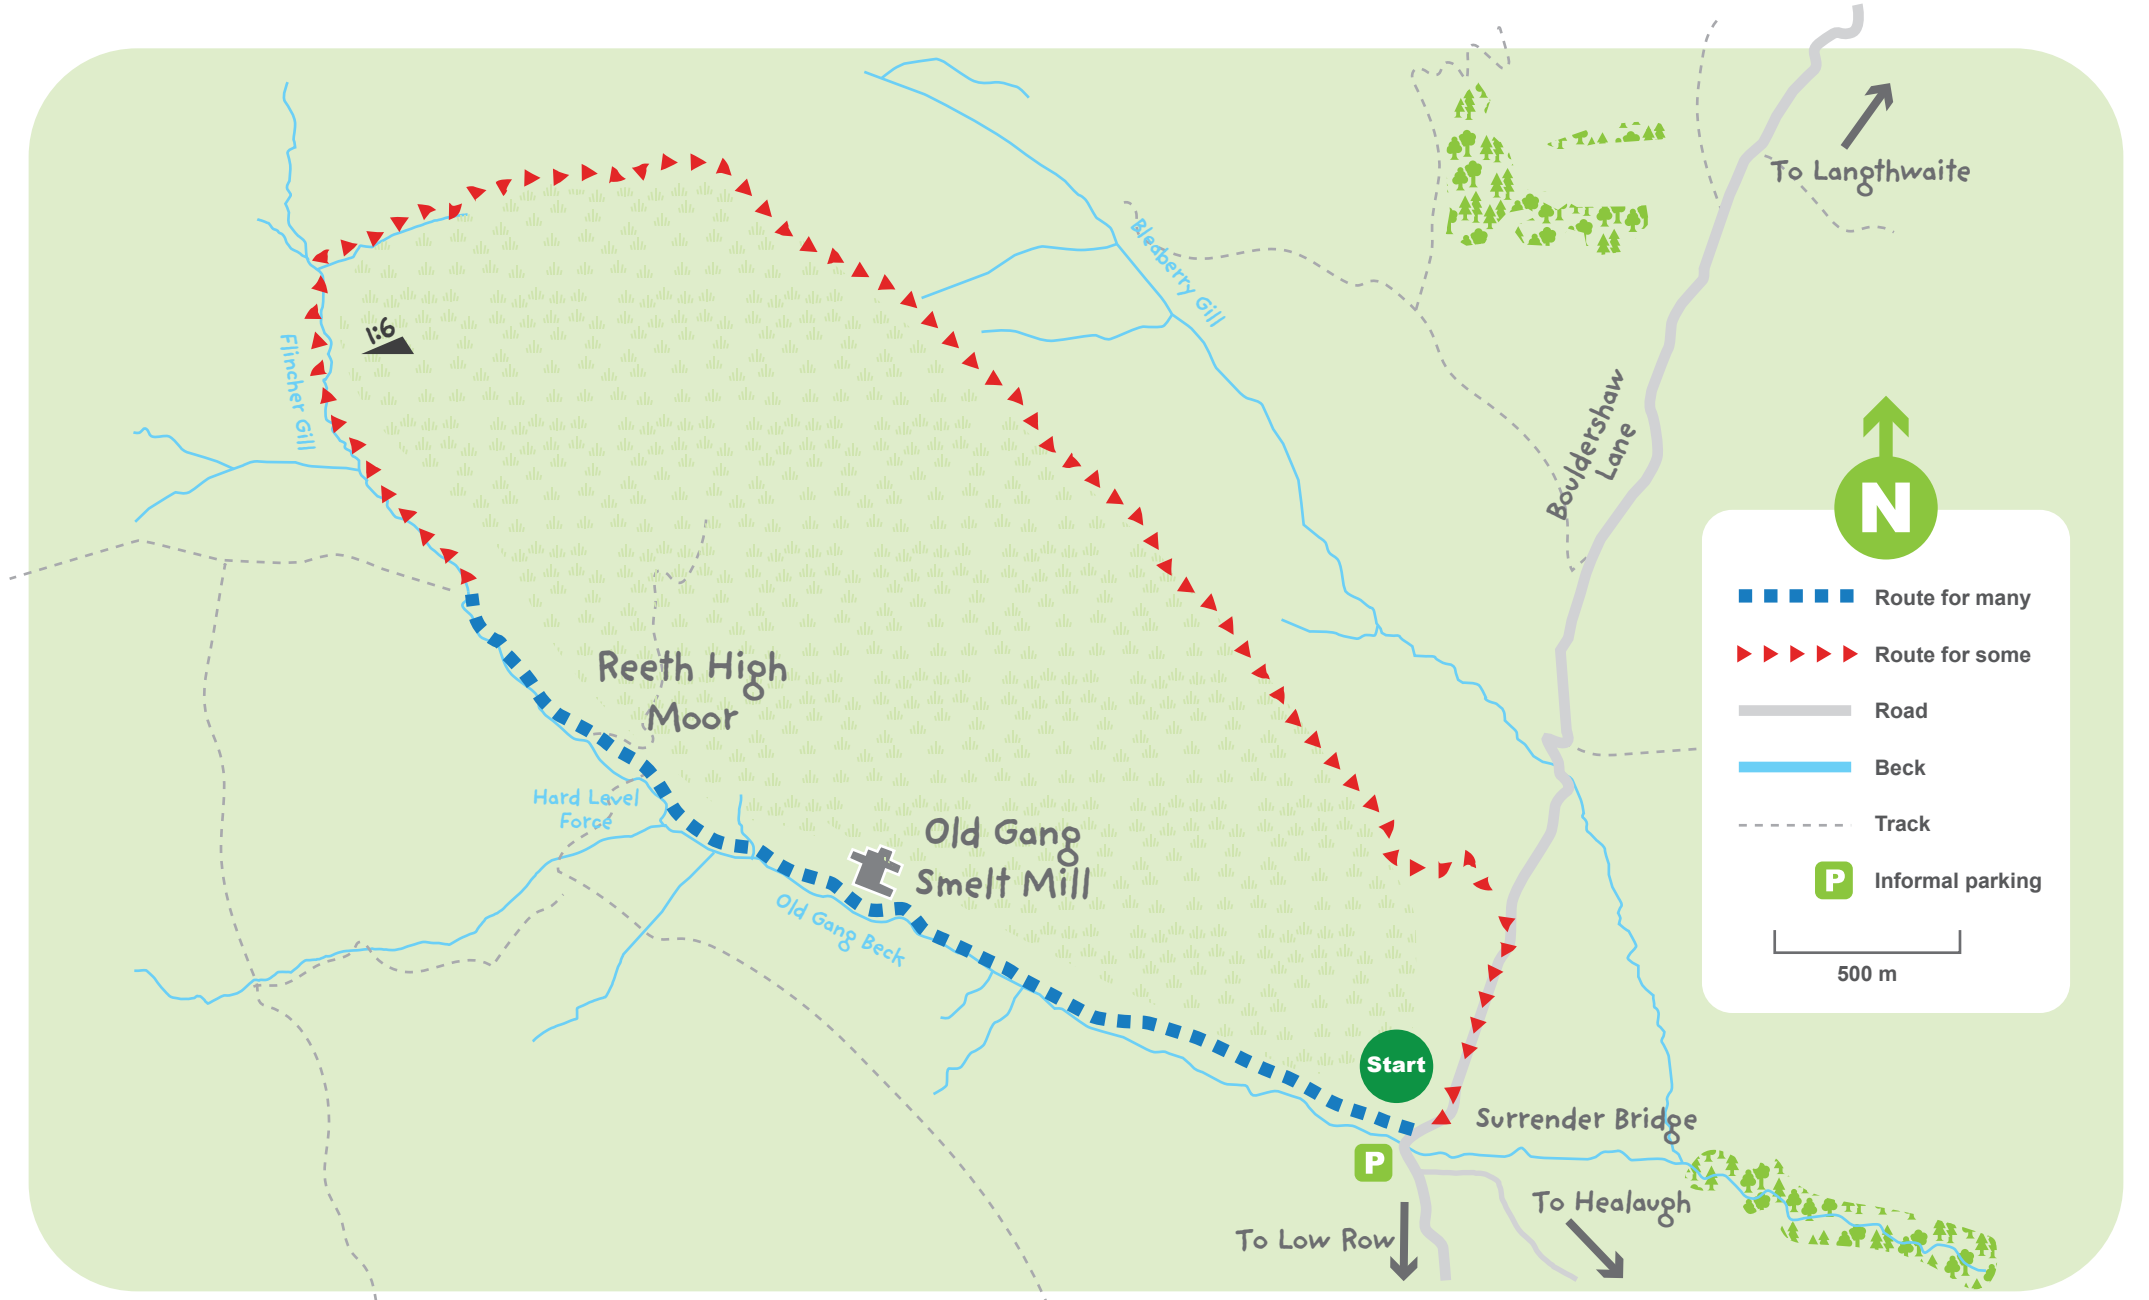

Old Gang Smelt Mill

▶▶▶▶▶ Route for some

■ ■ ■ ■ ■ Route for many

Legend

- ■ ■ ■ ■ Route for many
- ▶ ▶ ▶ ▶ ▶ Route for some
- Road
- Beck
- - - Track
- P** Informal parking

500 m