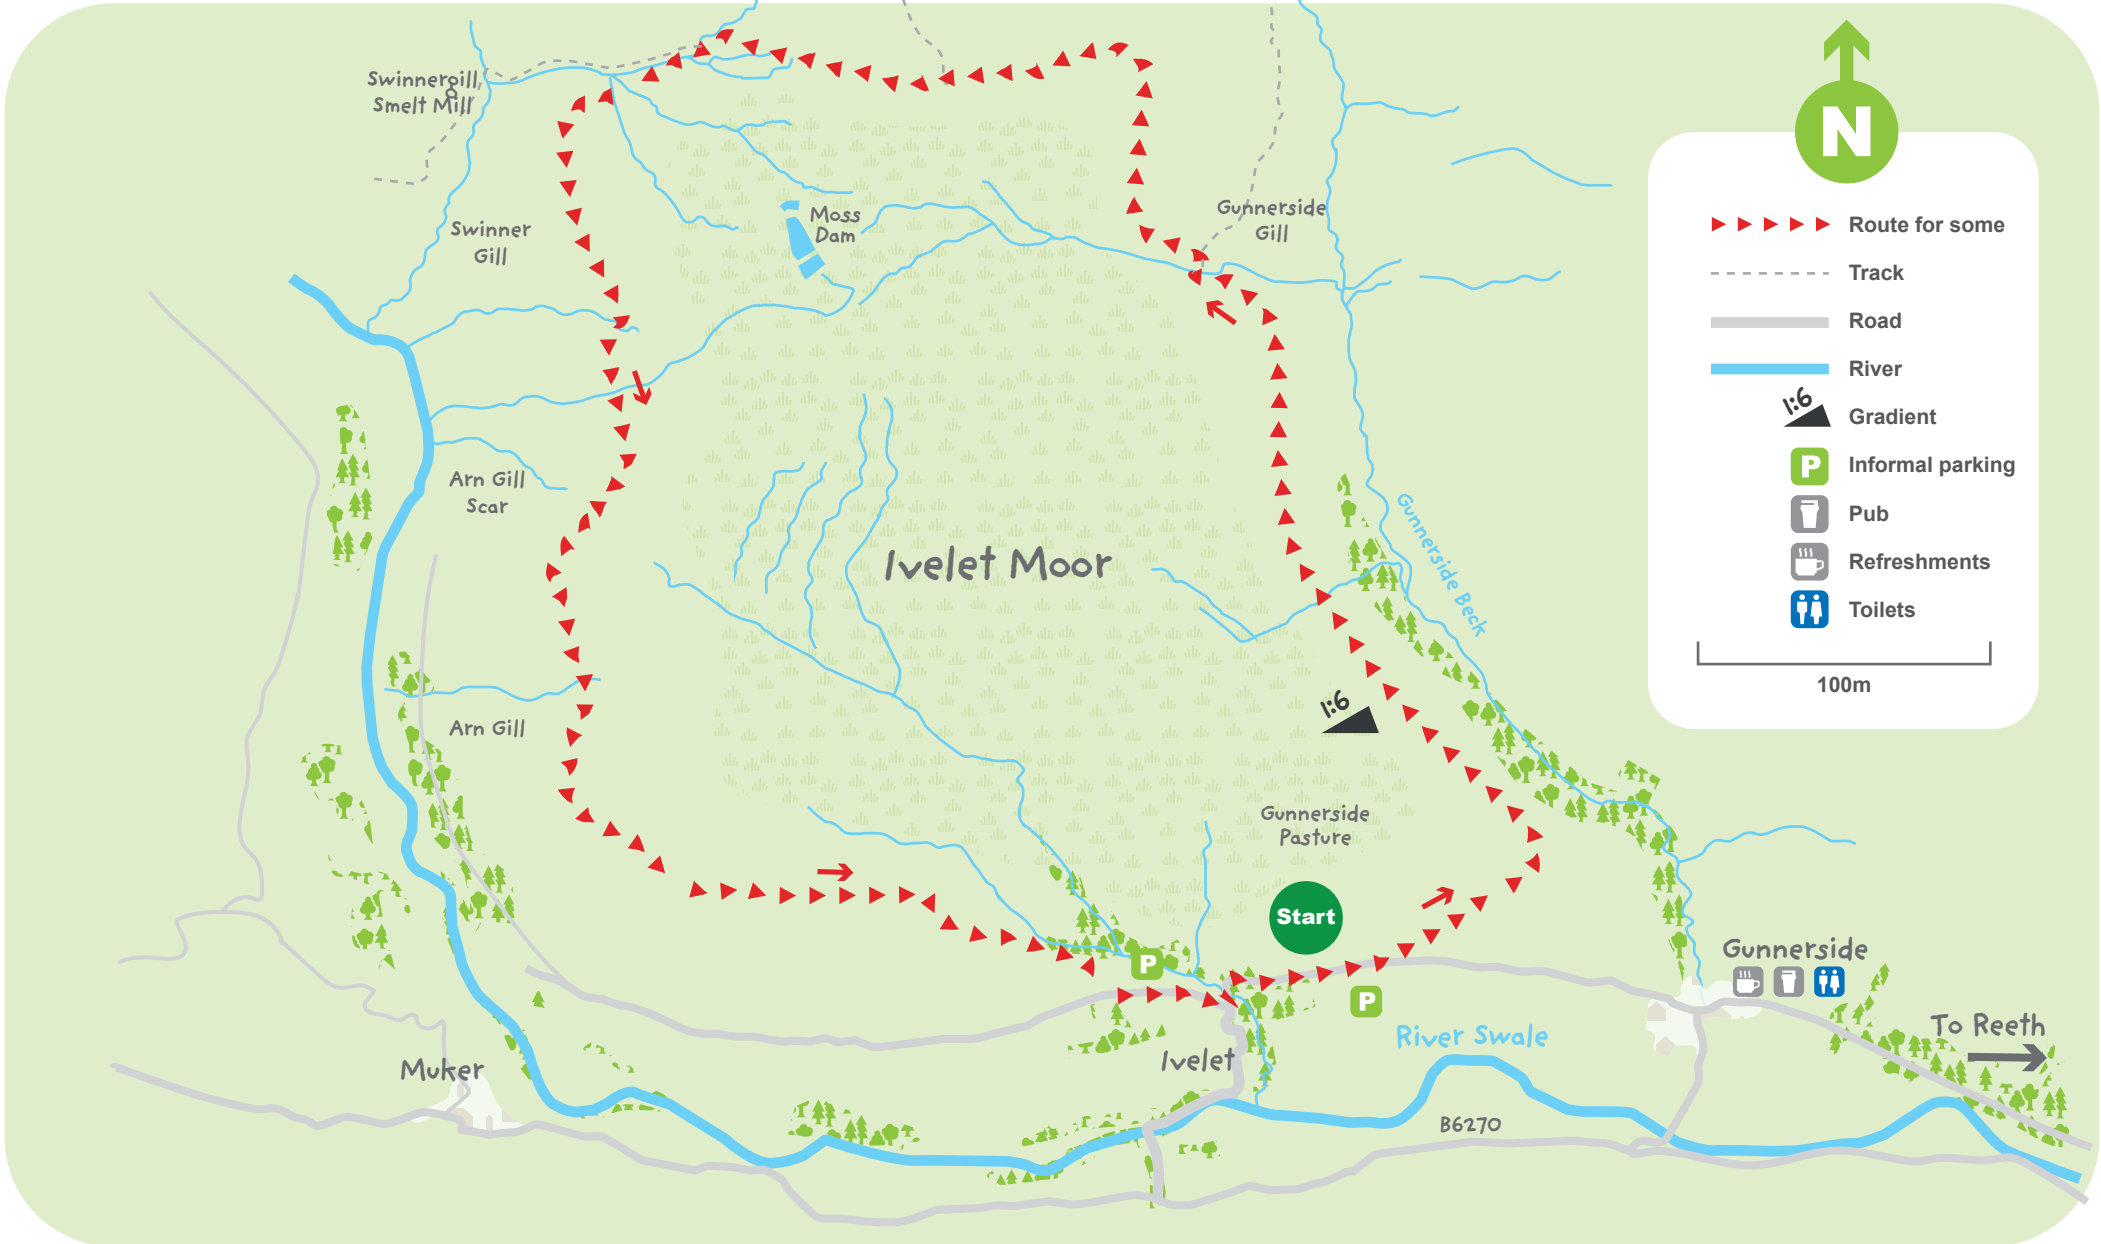

# Ivelet Moor

▶▶▶▶▶ Route for some

- ▶▶▶▶▶ Route for some
  - Track
  - Road
  - River
  - 1:6 Gradient
  - P Informal parking
  - ☪ Pub
  - ☕ Refreshments
  - 🚻 Toilets
- 100m