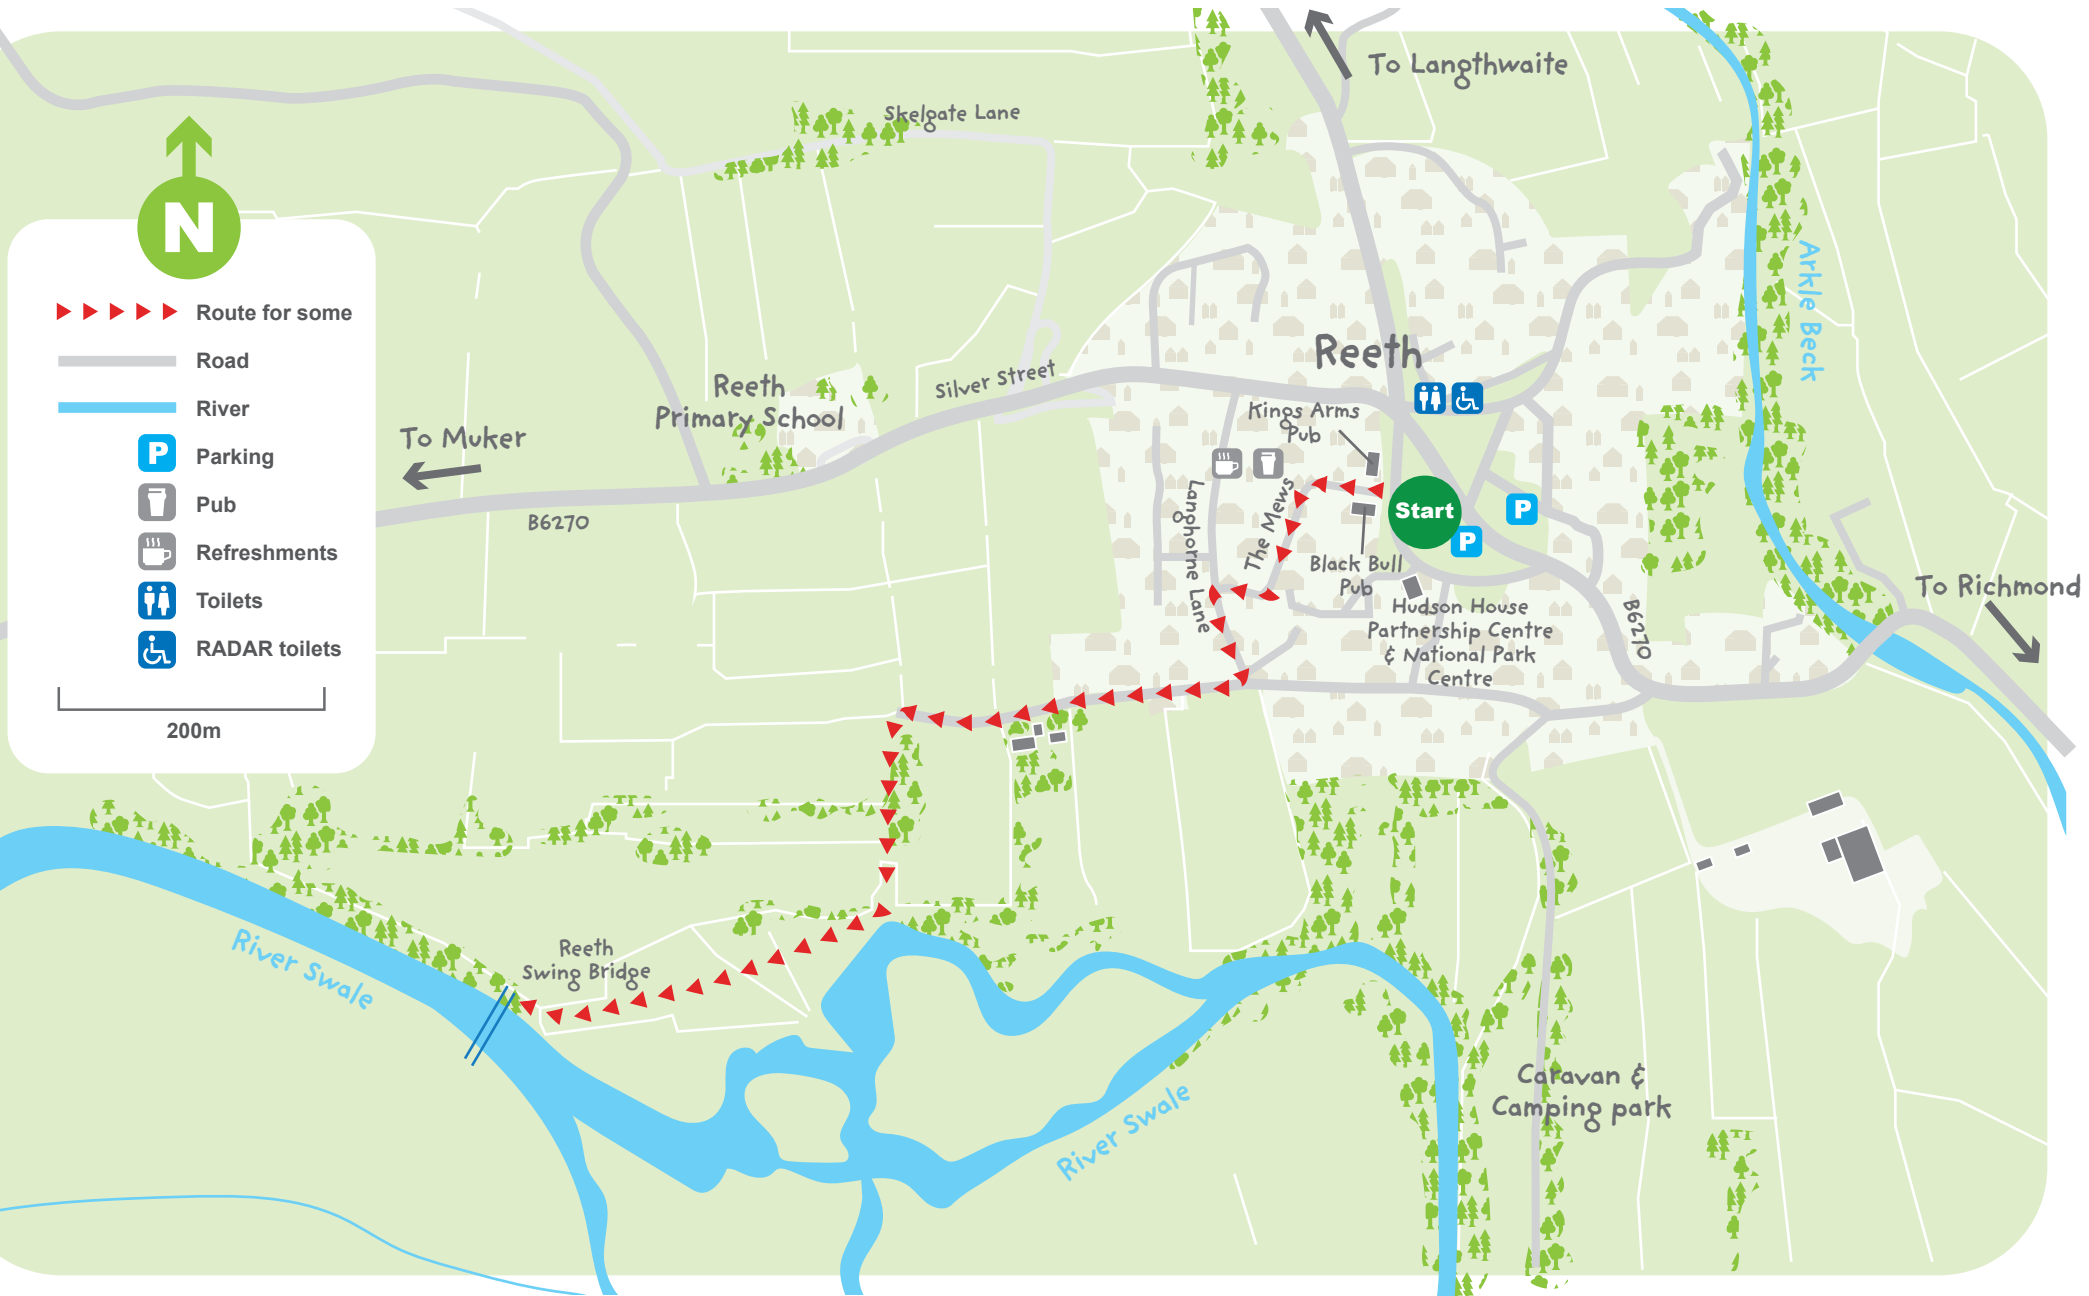

# Reeth

▶▶▶▶▶ Route for some

- ▶▶▶▶▶ Route for some
- Road
- River
- P** Parking
- Pub
- Refreshments
- Toilets
- RADAR toilets

200m