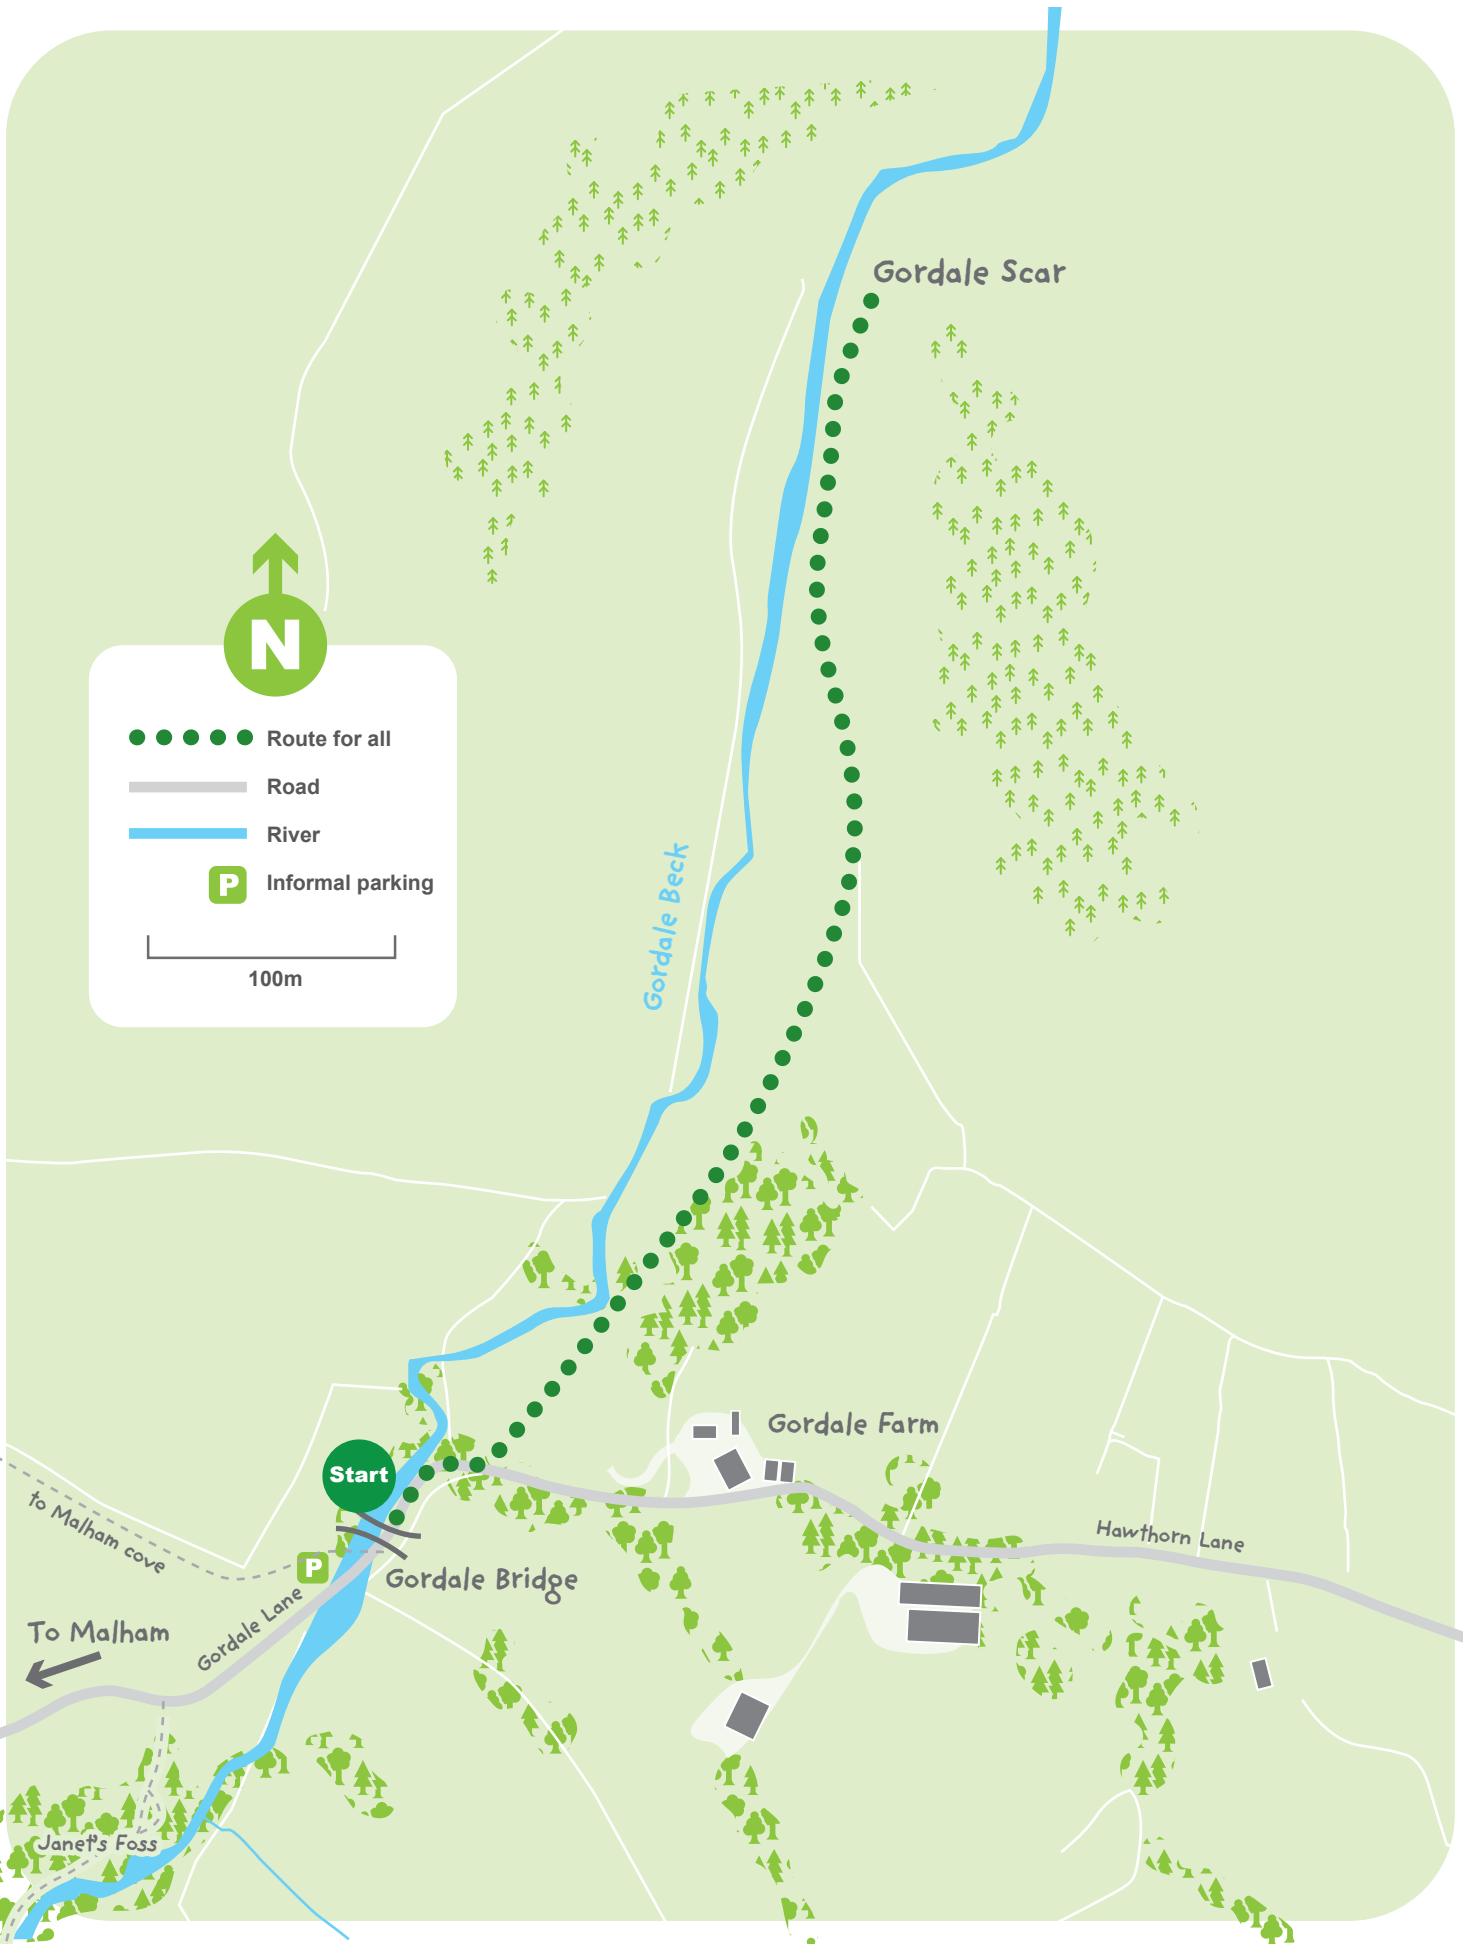

●●●●● Route for all

YORKSHIRE DALES
National Park

Stories in Stone

HERITAGE
FUND

- Route for all
- Road
- River
- P** Informal parking

To Malham cove

To Malham

Start

P

Gordale Scar

Gordale Beck

Gordale Farm

Gordale Bridge

Hawthorn Lane

Janet's Foss