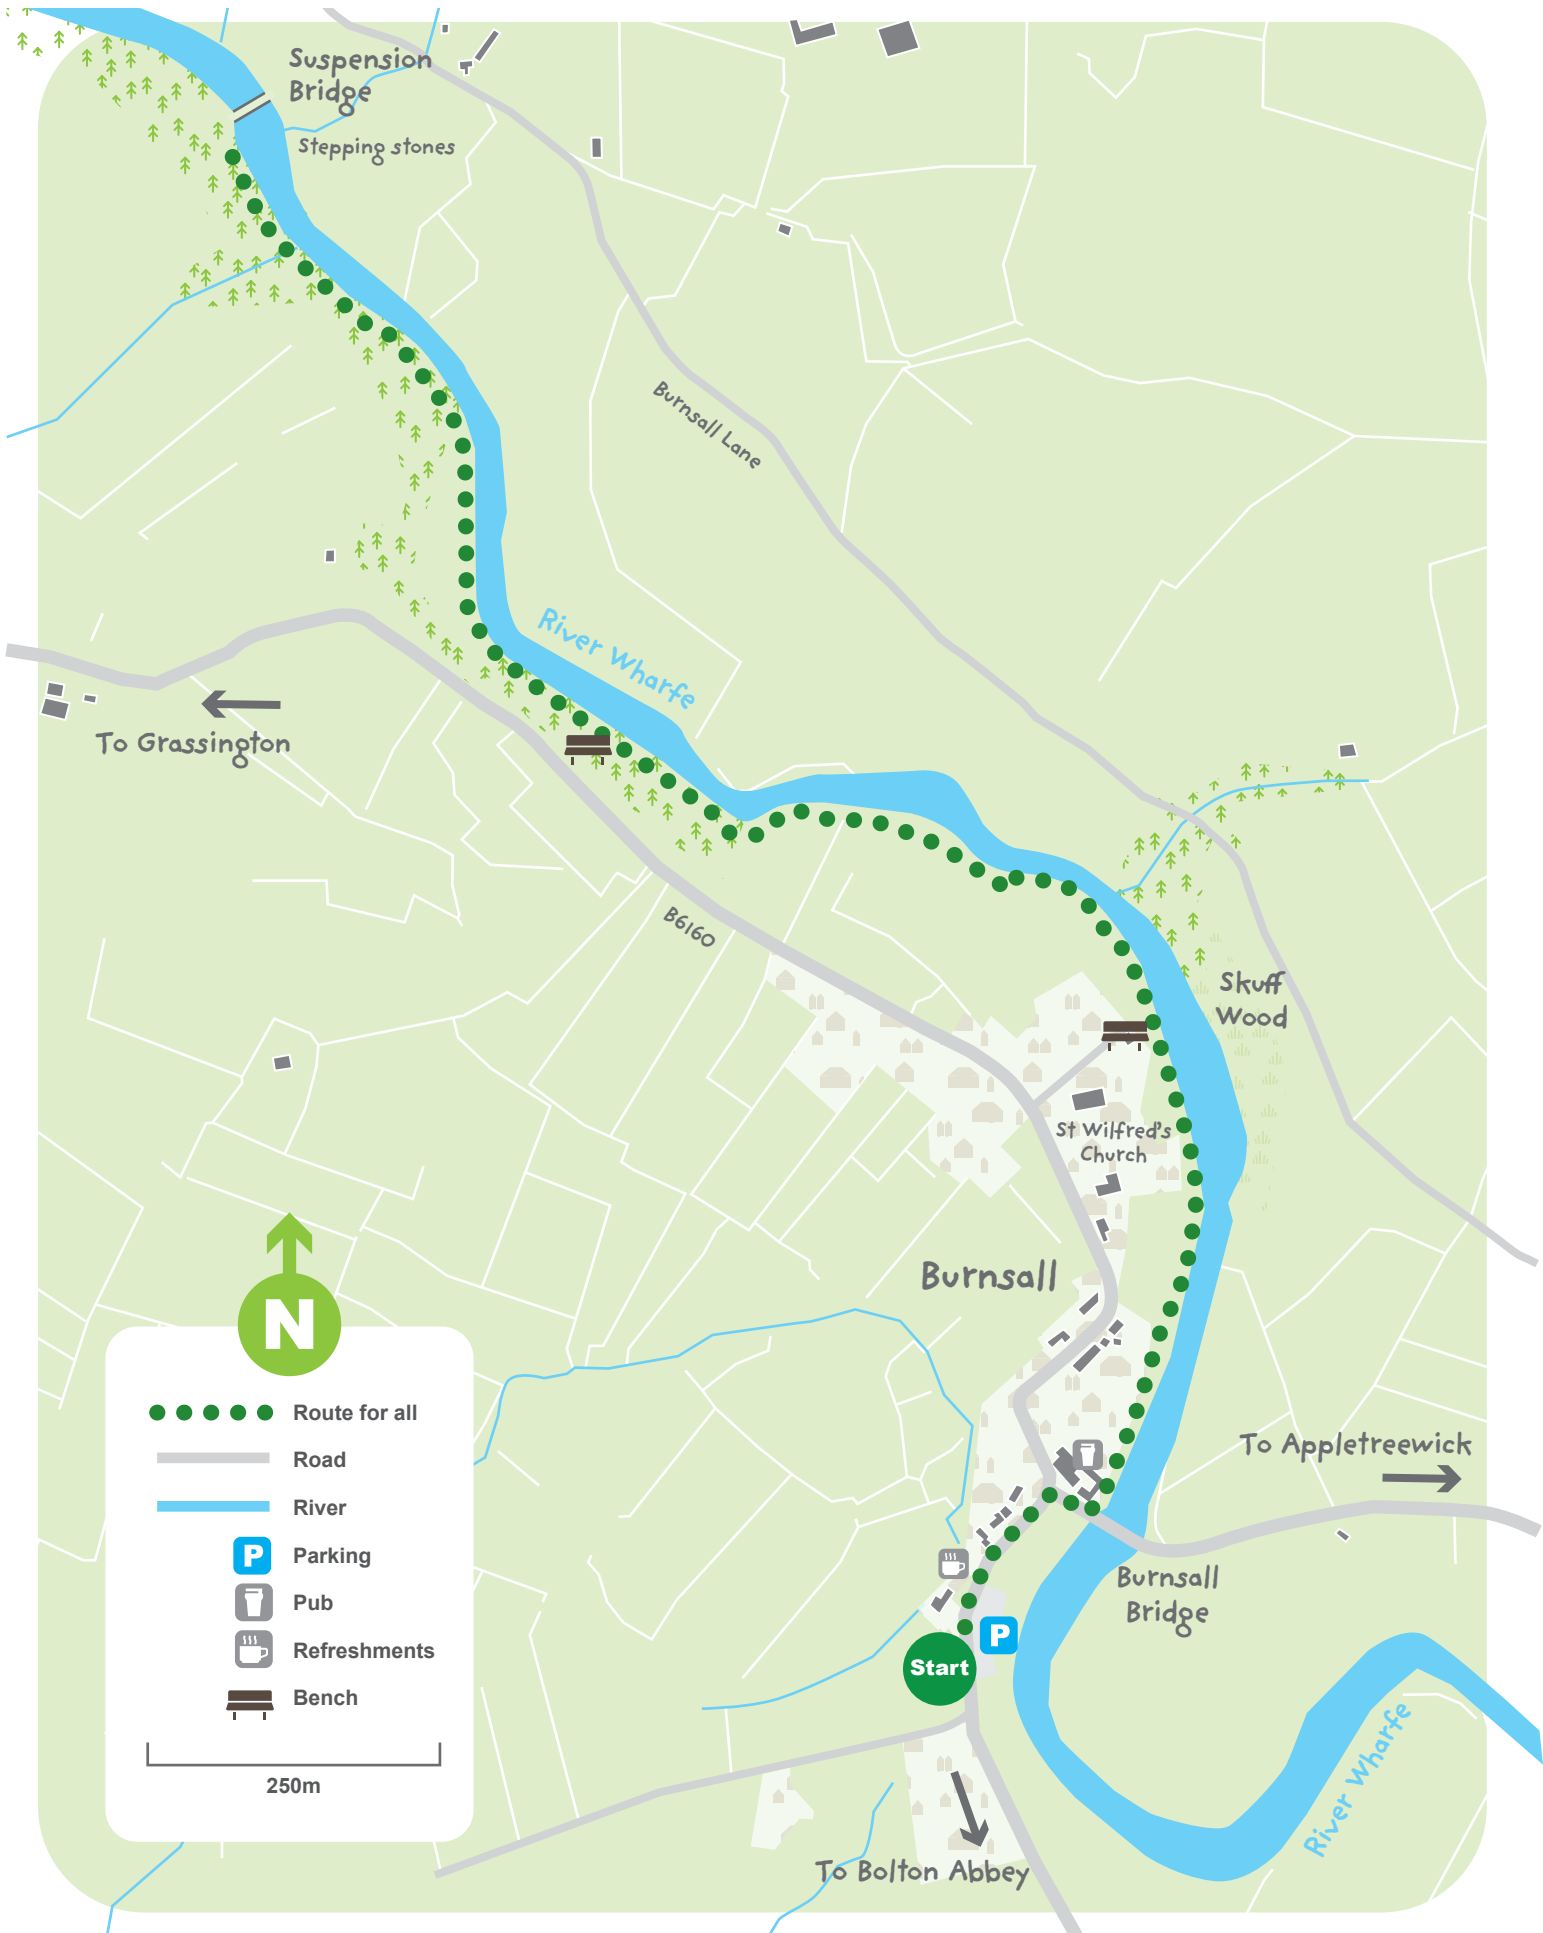

01 Burnsall

●●●●● Route for all

YORKSHIRE DALES
National Park

Stories in Stone

YORKSHIRE DALES
MILLENNIUM TRUST
HERITAGE
FUND

- Route for all
- Road
- River
- Parking
- Pub
- Refreshments
- Bench

250m