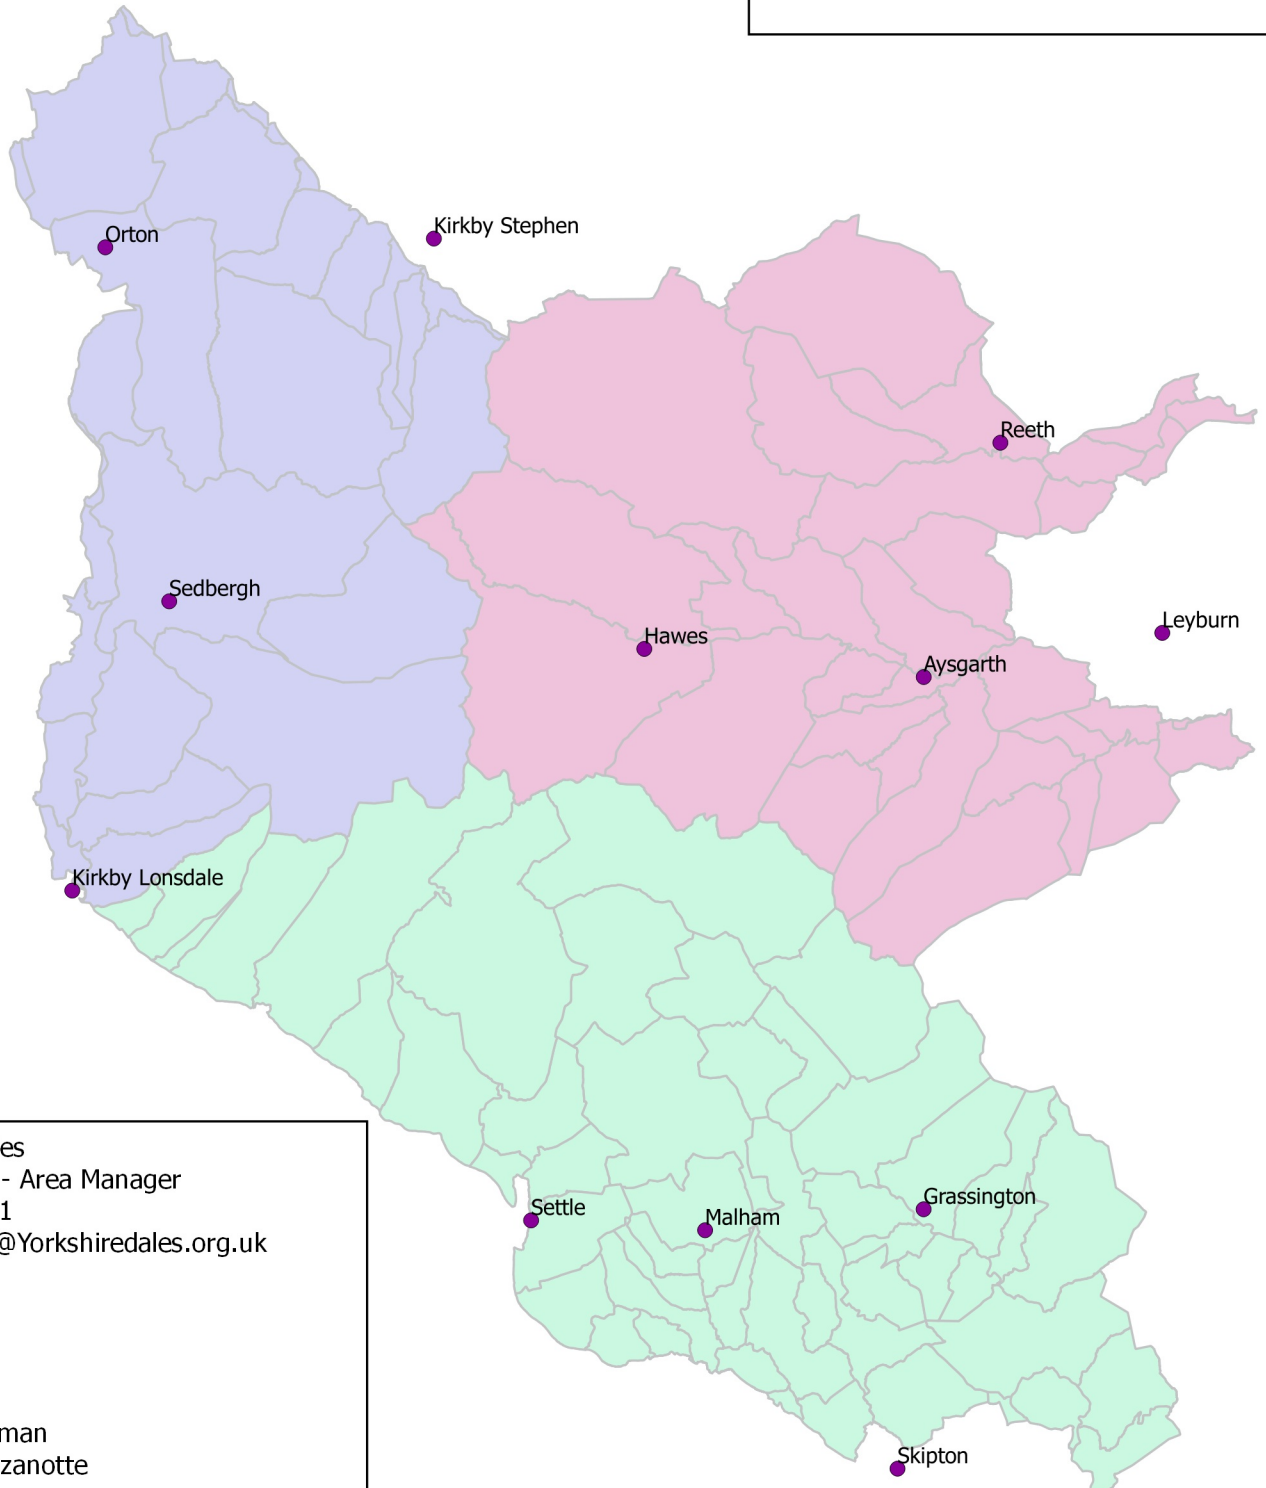

Ranger Service

Area Teams

Scale 1:350,000

Western Dales
Steve Hastie - Area Manager
01539 756611
Steve.Hastie@Yorkshiredales.org.uk

Paul Wilkinson
Tom Hickey
Graham Pye
Calum Stott

Northern Dales
Matt Neale - Area Manager
01969 666225
Matt.Neale@Yorkshiredales.org.uk

Michael Briggs
Nigel Metcalfe
James Firth
Roger Foreman
Paul Sheehan

Southern Dales
Kate Hilditch - Area Manager
01756 751631
Kate.Hilditch@Yorkshiredales.org.uk

Rob Ashford
Phil Richards
Nathan Allan
Josh Hull
Richard Mainman
Giovanni Mezzanotte
Rob Wilson