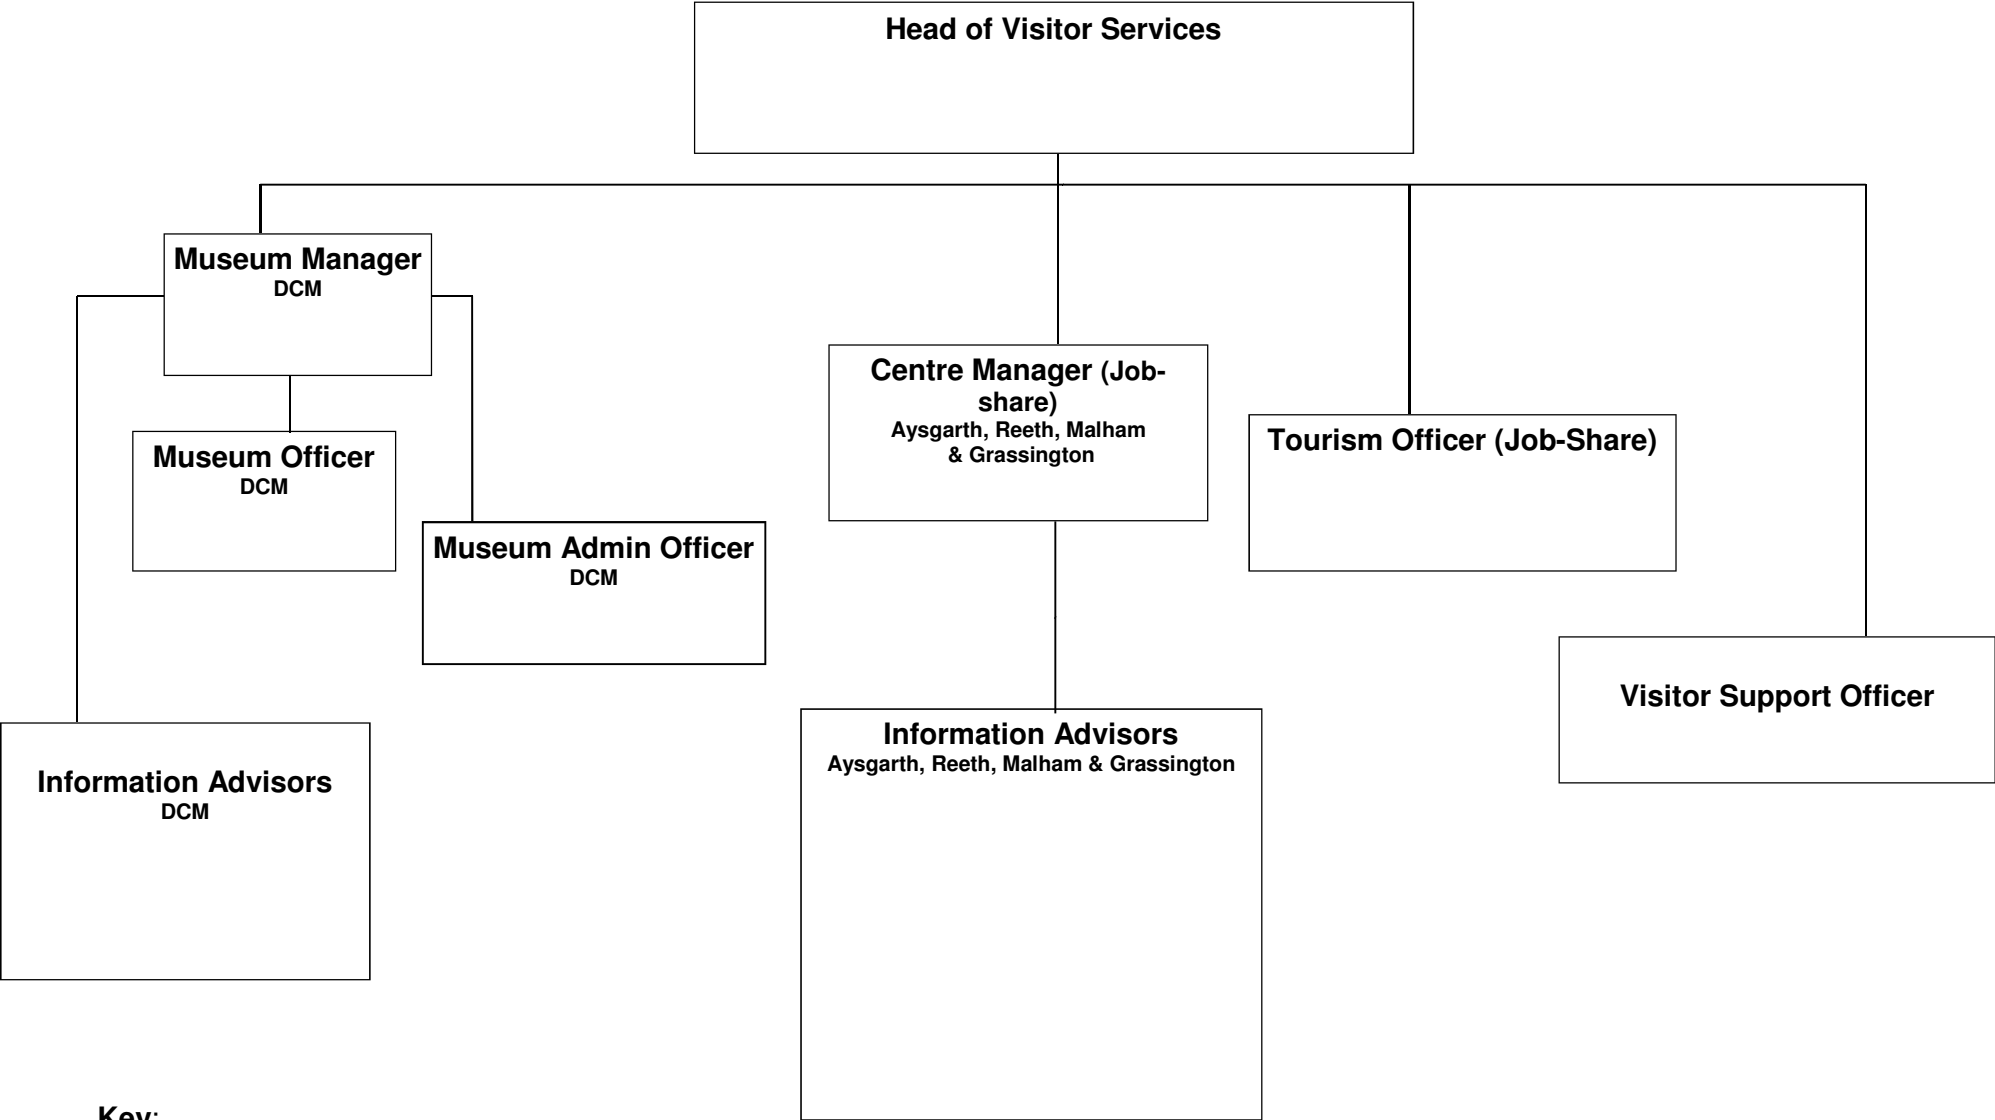

Directorate of Park Services

Key:
Fixed term/Temporary posts
Apprentices

Directorate of Park Services: Park Management

Key:
 Fixed term/Temporary posts
 Apprentices

Directorate of Park Services: Visitor Services

Key:
Fixed term/Temporary posts
Apprentices

Directorate of Park Services: Access & Engagement

Key:
Fixed term/Temporary posts
Apprentices