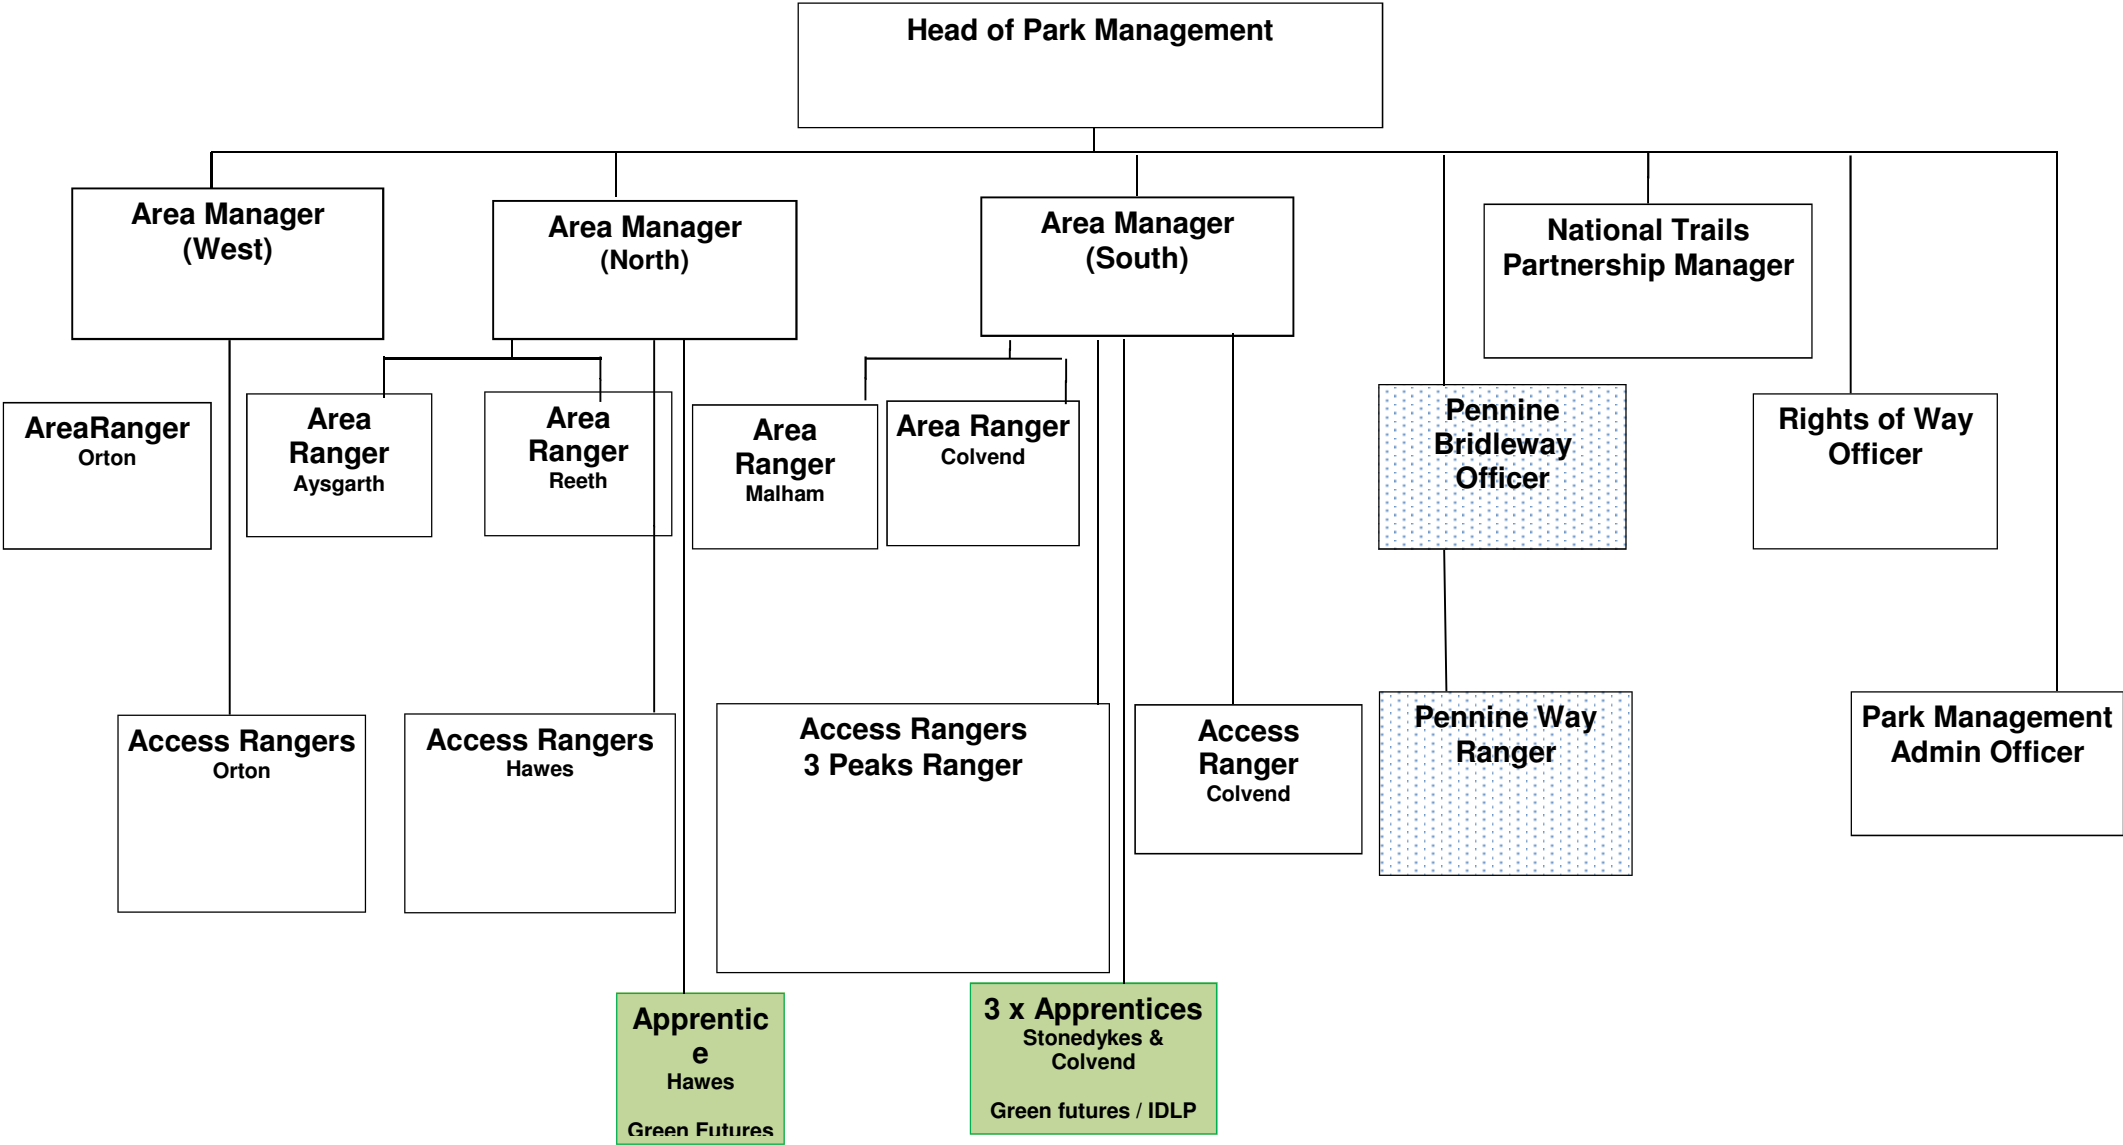

Directorate of Park Services

Key:
Fixed term/Temporary posts
Apprentices

Directorate of Park Services: Park Management

Key:
 Fixed term/Temporary posts
 Apprentices

Directorate of Park Services: Visitor Services

Key:
Fixed term/Temporary posts
Apprentices

Directorate of Park Services: Access & Engagement

Key:
Fixed term/Temporary posts
Apprentices