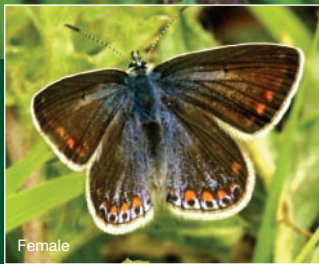

YORKSHIRE DALES
National Park Authority

Have you seen a
Common Blue butterfly
this year?

Male

Female

2

FREEPOST RLZG-JARG-TXAK

Yorkshire Dales National Park Authority

Yoredale

Bainbridge

LEYBURN

DL8 3EL

The Common Blue is the most widespread blue butterfly in the UK. It flies from June to September and in the Yorkshire Dales is most often found on flower-rich limestone grassland. Males have distinctive conspicuous blue upper wings while the females are brown with a blue tinge, with orange markings on the wing edges. Both have a pale brown underwing with black-centred white spots.

Please note: male Common Blues can be confused with Holly Blues, which are scarce in the Dales and usually found in parks and gardens. Female Common Blues can be confused with the Northern Brown Argus, but this is slightly smaller and has no blue on the upper wing.