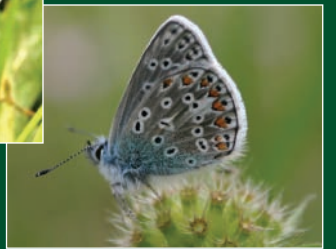

YORKSHIRE DALES
National Park Authority

Have you seen a
Common Blue butterfly
this year?

Male

Female

2

FREEPOST RLZG-JARG-TXAK

Yorkshire Dales National Park Authority

Yoredale

Bainbridge

LEYBURN

DL8 3EL

The Common Blue is the most widespread blue butterfly in the UK. It flies from June to September and in the Yorkshire Dales is most often found on flower-rich limestone grassland. Males have distinctive conspicuous blue upper wings while the females are brown with a blue tinge, with orange markings on the wing edges. Both have a pale brown underwing with black-centred white spots.

Please note: male Common Blues can be confused with Holly Blues, which are scarce in the Dales and usually found in parks and gardens. Female Common Blues can be confused with the Northern Brown Argus, but this is slightly smaller and has no blue on the upper wing.